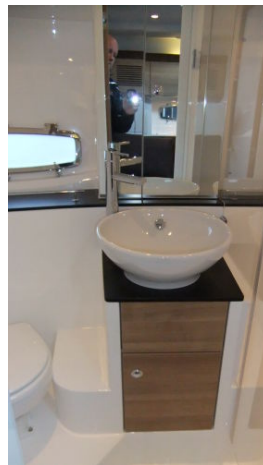

### Sealine SC35 For Sale

Brand new Sealine SC35 just arrived from the factory. This boat has a good spec with Twin volvo 260's, white roof, Teak throughout, heating, holding tank to name a few. This SC35 has the new Volvo engine throttles and controls.

### Accommodations

---

Large double berth in the forward cabin with plenty of storage under the bed and also in the lockers. Finished in washed walnut, this boat has an amazing feeling of light, space and freedom.

# Photos

---

Sealine SC35 Stb 1

Sealine SC35 Bow 1

Sealine SC35 Stb side

Sealine SC35 Galley 1

Sealine SC35 Aft cabin

Sealine SC35 New controls

Sealine SC35 Saloon 1

Sealine SC35 Galley 1

Sealine SC35 Cockpit 1

Sealine SC35 Saloon 1

Sealine SC35 Heads 1